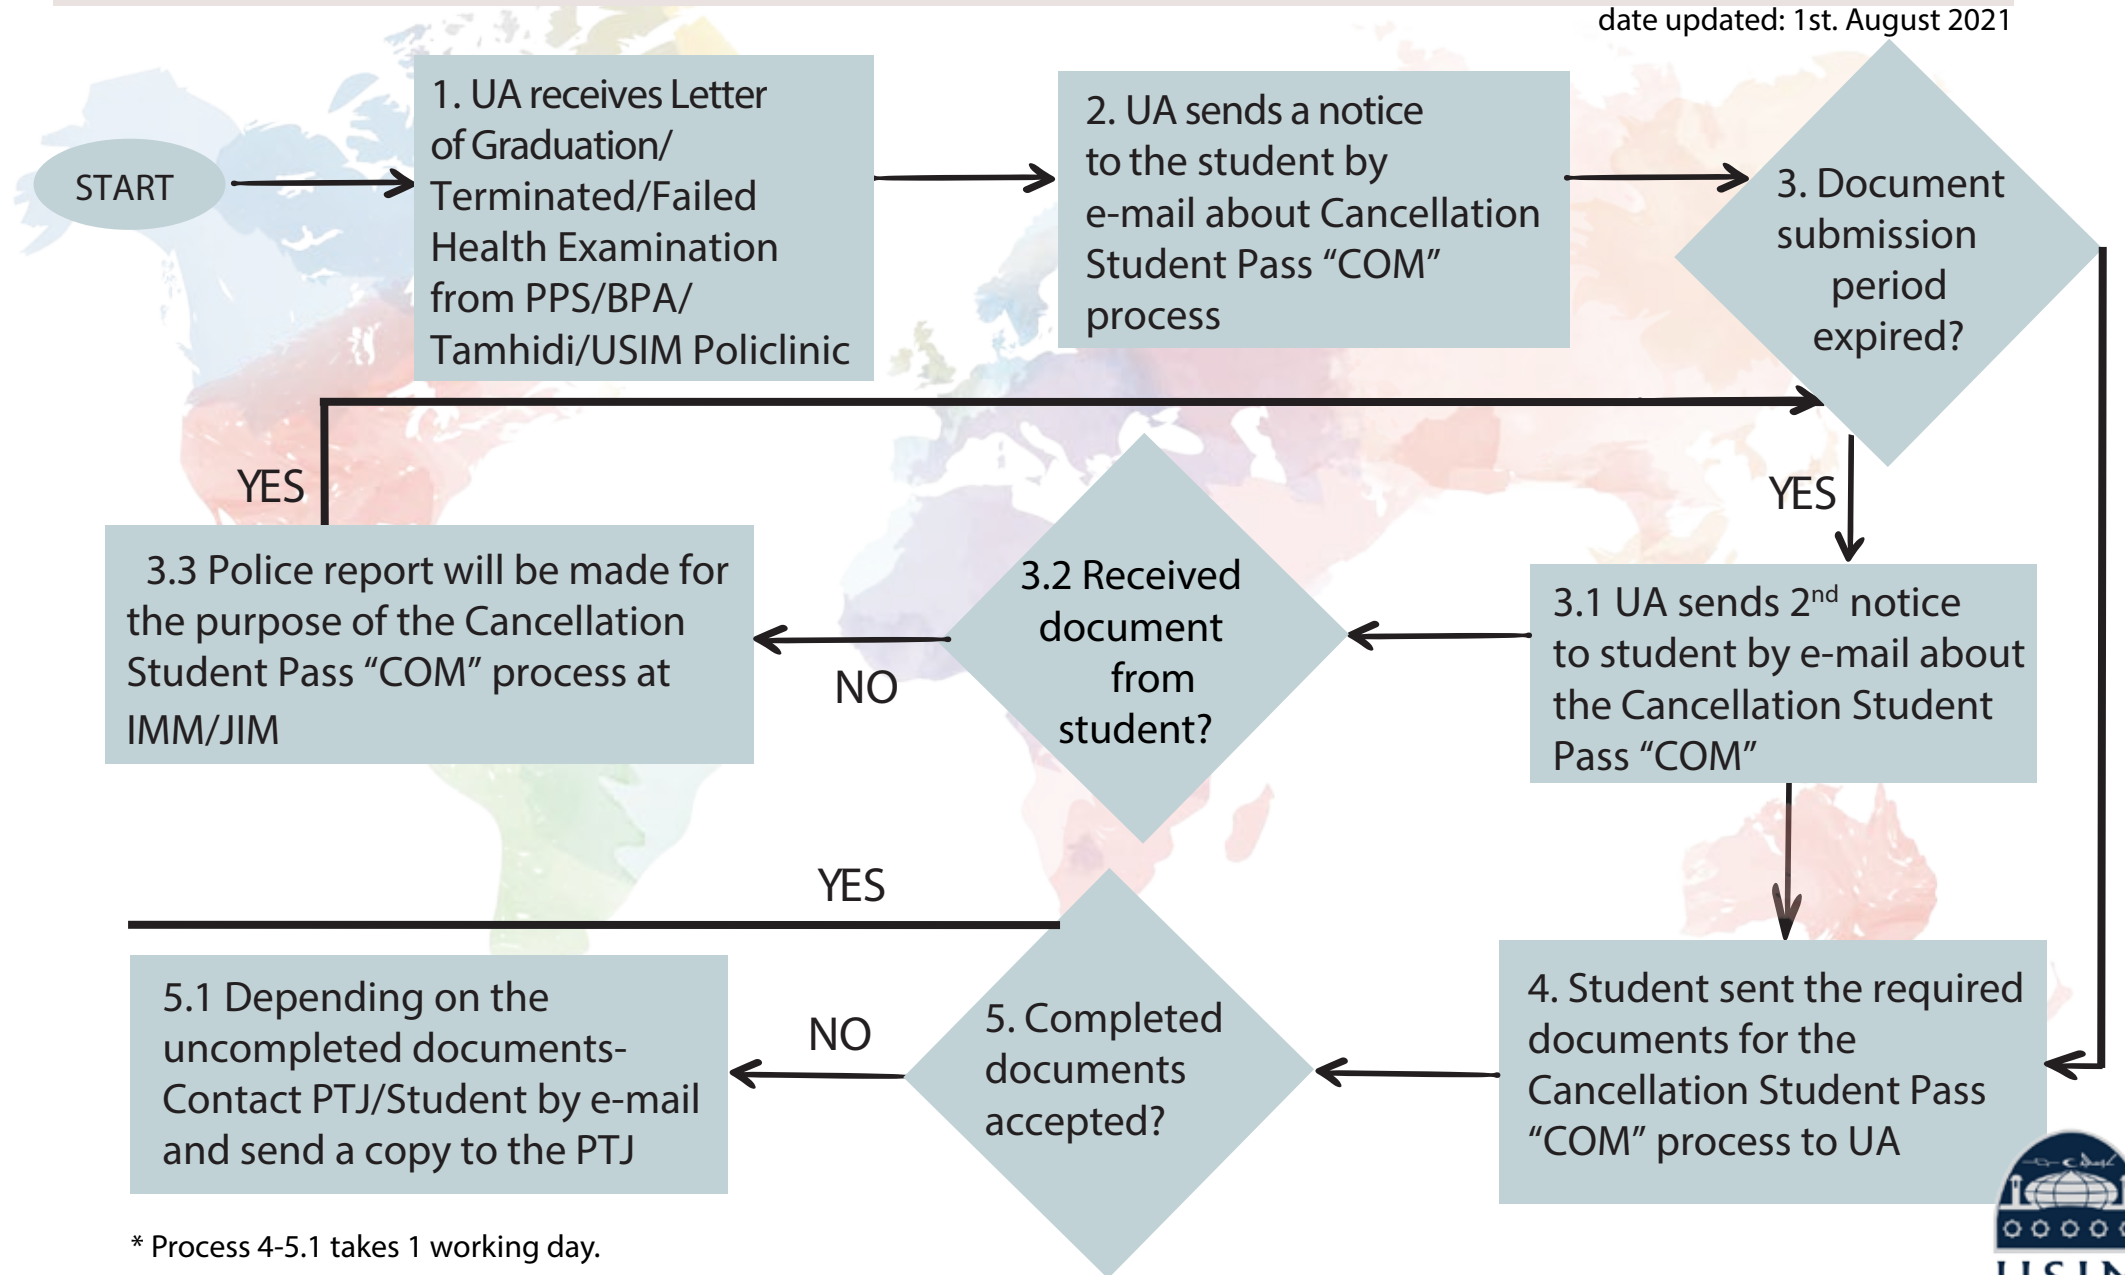

# OPERATION MANAGEMENT PROCESS OF THE CANCELLATION STUDENT PASS - CHECK OUT MEMO(COM)

date updated: 1st. August 2021

\* Process 4-5.1 takes 1 working day.

# OPERATION MANAGEMENT PROCESS OF THE CANCELLATION STUDENT PASS - CHECK OUT MEMO(COM)

\* Process 6-9 takes 7 working days.