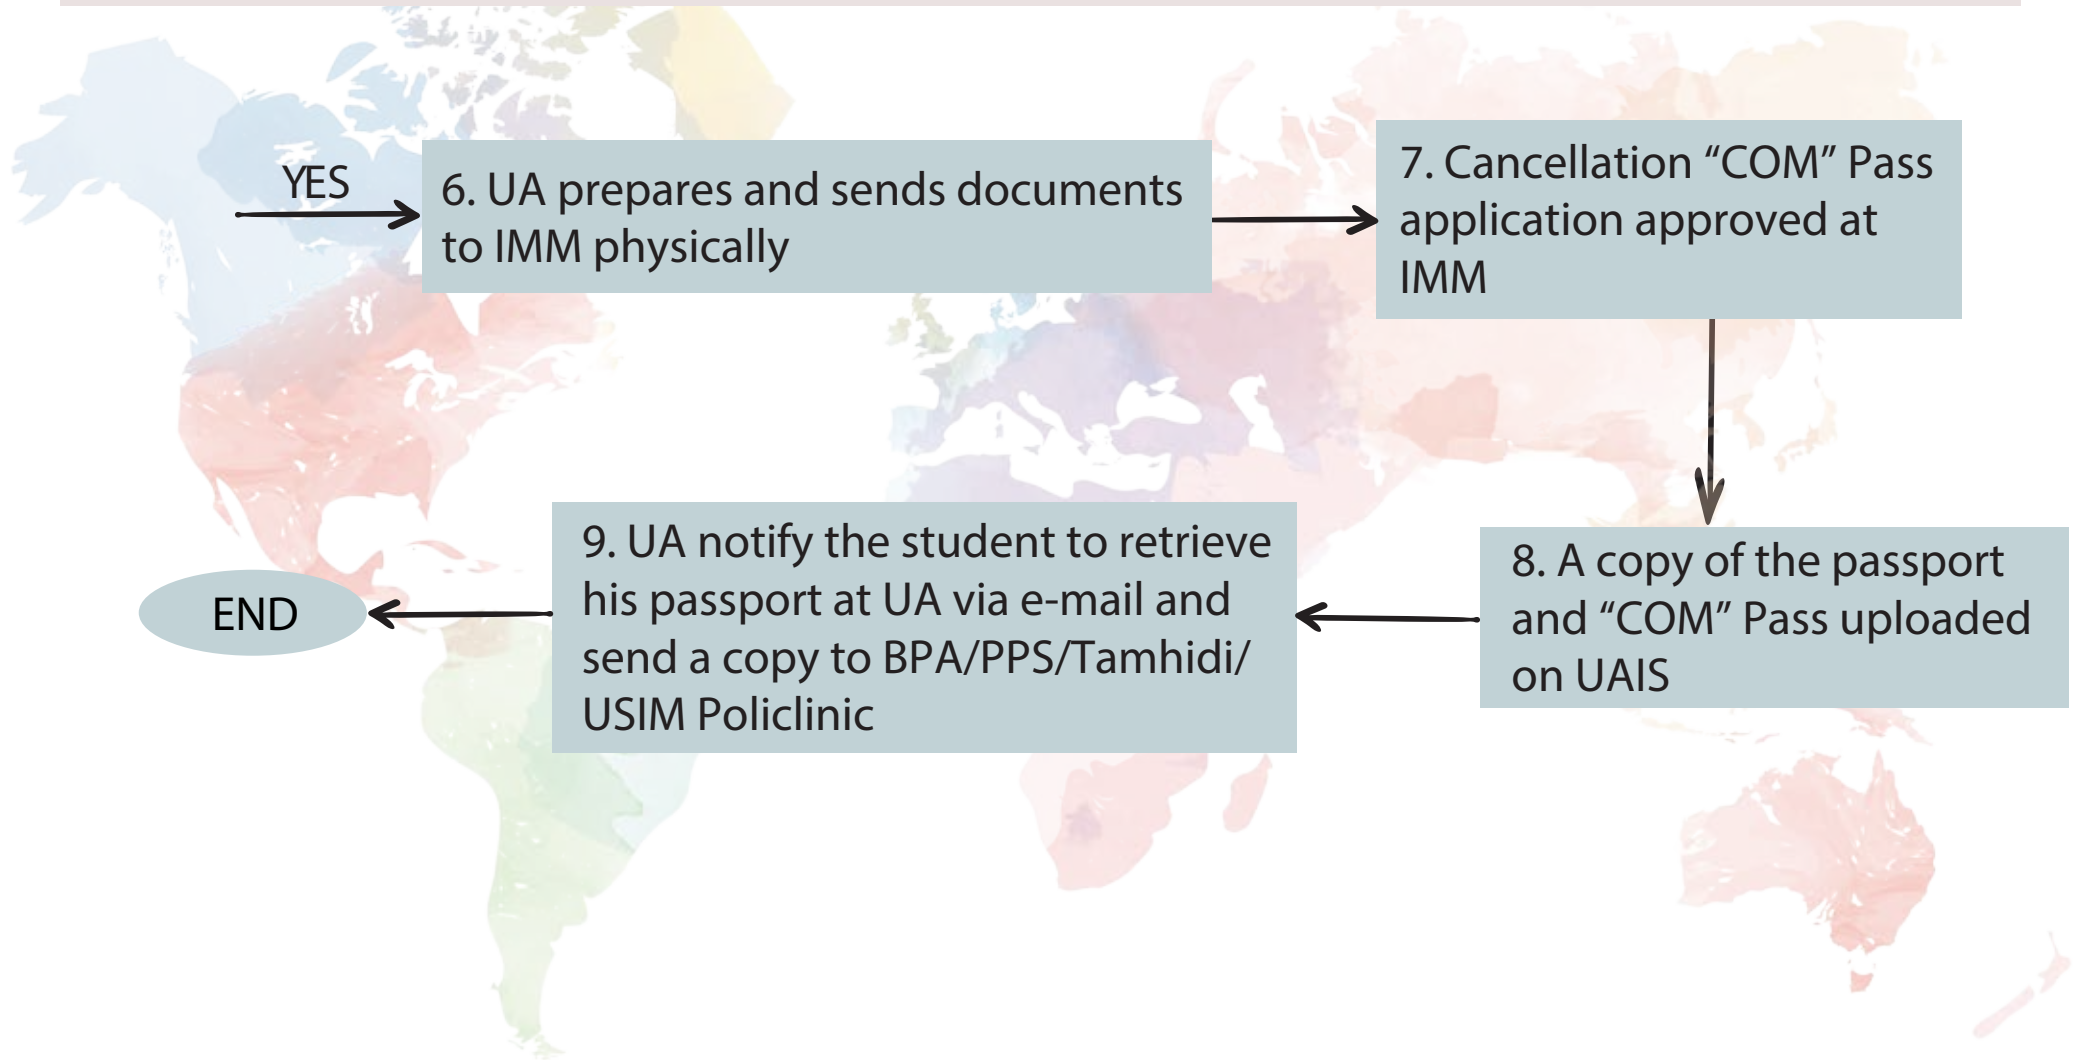

# OPERATION MANAGEMENT PROCESS OF THE CANCELLATION STUDENT PASS - CHECK OUT MEMO(COM)

date updated: 1st. August 2021

\* Process 4-5.1 takes 1 working day.

# OPERATION MANAGEMENT PROCESS OF THE CANCELLATION STUDENT PASS - CHECK OUT MEMO(COM)

\* Process 6-9 takes 7 working days.